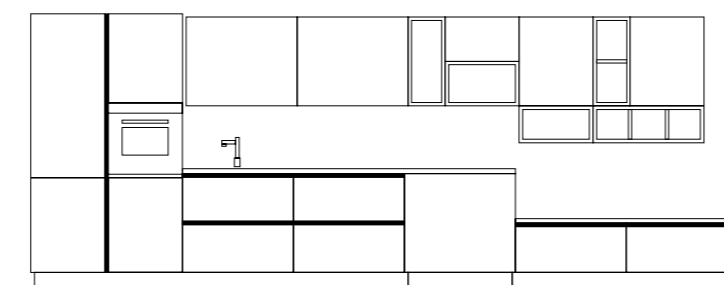

.tesSa 1

Vivere l'appartamento come un attico!

Composizione lineare con penisola che delimita lo spazio cucina dallo spazio living.

Experience the atmosphere of an urban penthouse!

Linear kitchen composition with peninsula that delimits the kitchen space from the living area.