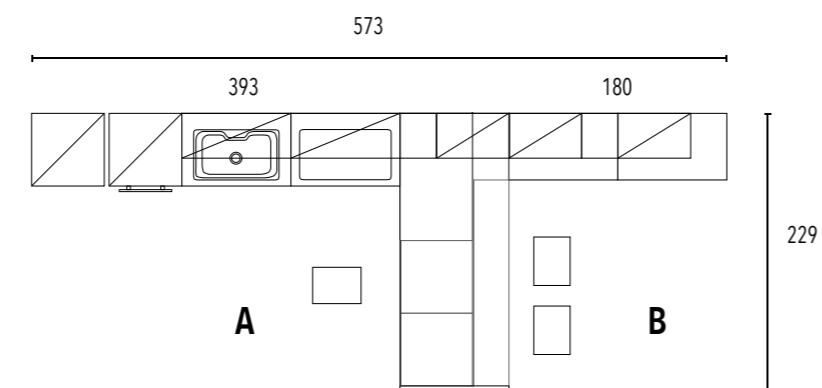

.tesSa 1

Vivere l'appartamento come un attico!

Composizione lineare con penisola che delimita lo spazio cucina dallo spazio living.

Experience the atmosphere of an urban penthouse!

Linear kitchen composition with peninsula that delimits the kitchen space from the living area.