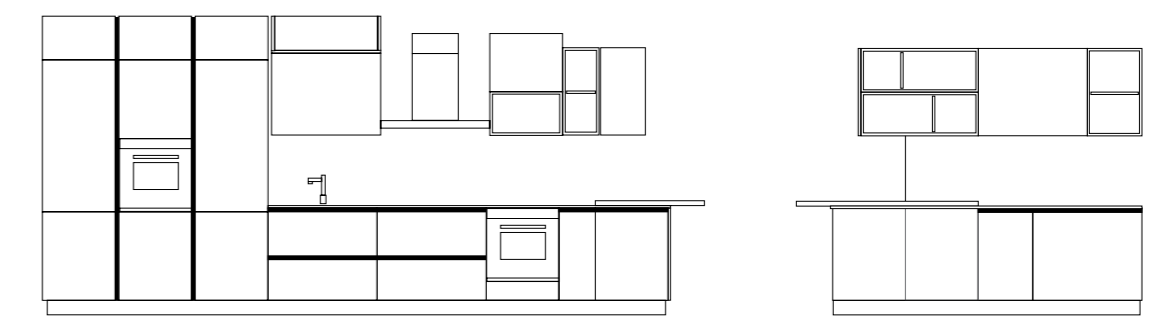

5.46x2.85 meters for angular kitchen composition. Finishes and colors: model .tesSa cement decor ice white color (base units, wall units and columns), model .luNa soft touch finish graphite grey color (open wall unit), model .feliCia natural oak finish (open wall units). Opening system: push-pull (wall unit) opening with "groove" (base units and columns). Luna worktop with 2 cm high edge and white color snack table with 4 cm high edge.

**.tesSa 2**

Tutte le altezze della cucina!

Composizione angolare con pensili di diversa altezza e piano snack 1,20x0,90 m sopra il top.

All the heights of the kitchen!

Angular kitchen composition with different heights of the wall units and 1.20x0.90 meters for snack table above the worktop.